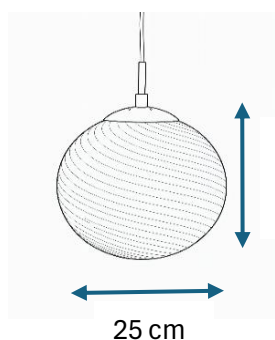

# PRODUCT DATASHEET

Candy Ball Ø25 Pendant Grey - 5705639748464

## GENERAL INFORMATION

Product Code	748464
Collection	Halo Design
Product Category	Pendant
Product family	Candy
Use	Indoor
Application Environment	Pendant

## DIMENTION & WEIGHT

Width (mm)	250
Height (mm)	250
Depth (mm)	250
Weight gram	1720